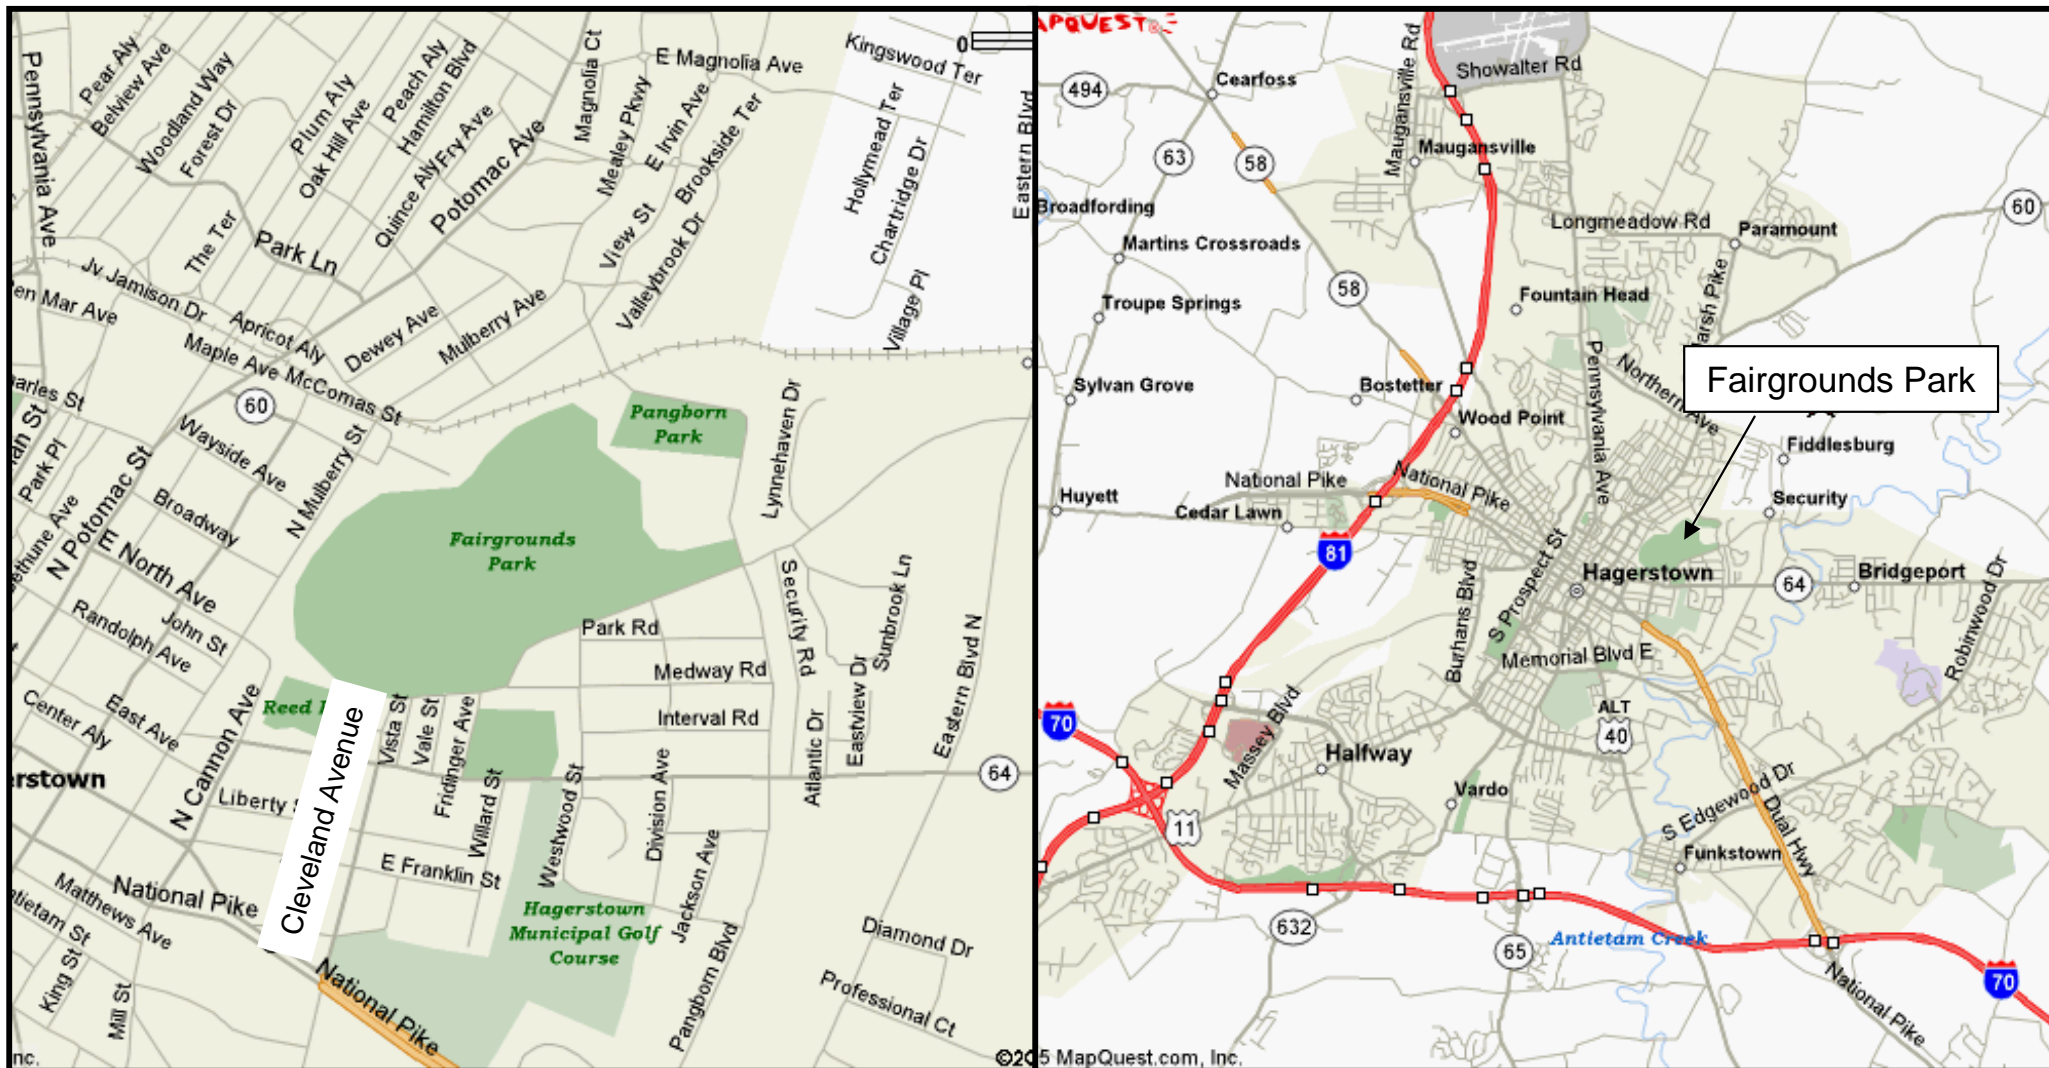

Hagerstown Area Youth Soccer League Antietam Cup - Fairgrounds Park Site Map

From I70 take Route 40 (Dual Hwy/National Pike) West bound turn right onto Cleveland Avenue and follow to entrance of Fairgrounds park.

From I81 take Route 40 (Dual Hwy/National Pike) East bound. Follow through town. Turn left onto Cleveland Avenue and follow to the entrance of Fairgrounds Park.